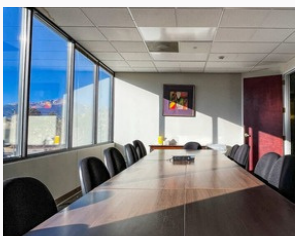

SPRUCE

Discount Code: SCWCCSPRUCE

Spacious conference room with plenty of natural light. Seats 15-20

Discounted Rate $30/hr (originally $40/hr)

NEW ALTITUDE

COWORKING & OFFICE SPACE